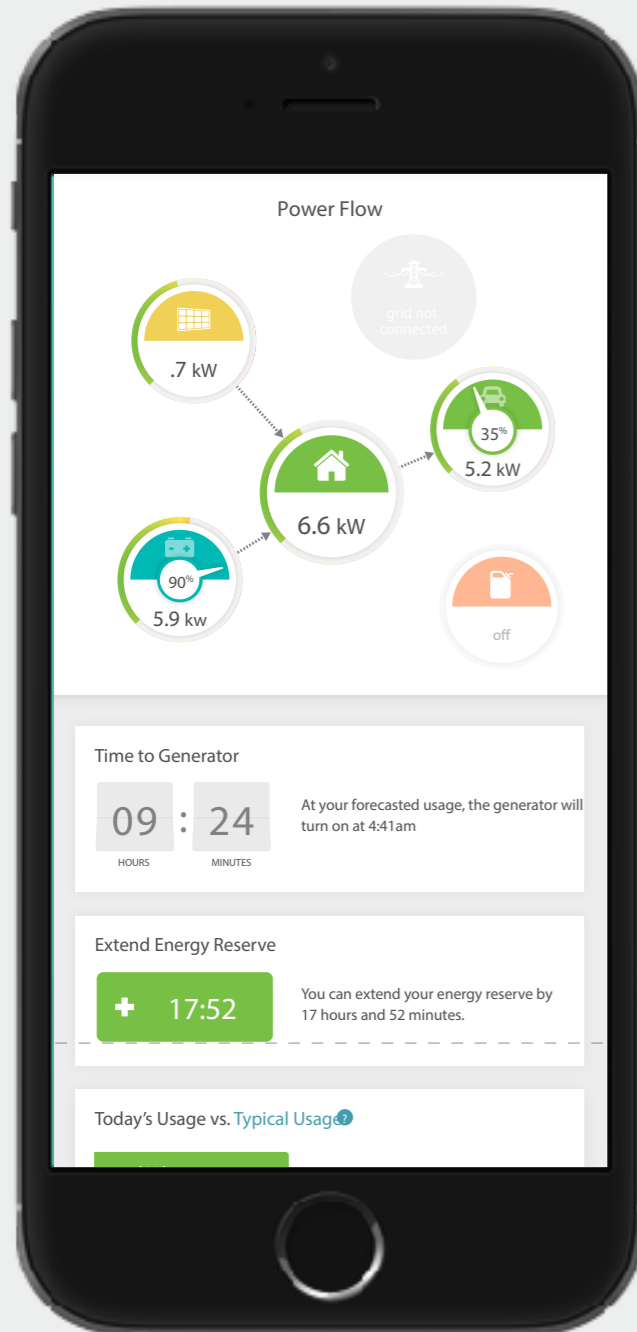

[Looking for an appliance?](#)

Whole House usage details

ENERGY RATE

\$0.14/kWh
CURRENT RATE

COST PROJECTIONS

\$86
ESTIMATED BILL

The opportunity

Power data generated by these meters is entirely inaccessible to customers. Even with the data customers are left to interpret and understand the data on their own.

Incredibly Rich Data

The New Face of your Utility Company

We pinpoint how users are wasting money and where they can save

Tagging helps Chai learn

Finally, your bill - *understood*.

Power Pay Days.

Ways to Save

Chai Home

More about Power Pay Day

Easy form signing

See all power pay days and earning

Power Pay Days surfaced on your

Chai Solar

Solar Monitoring

Chai Solar will collect solar data and show it alongside energy usage and temperature on Chai's classic edge-to-edge charts.