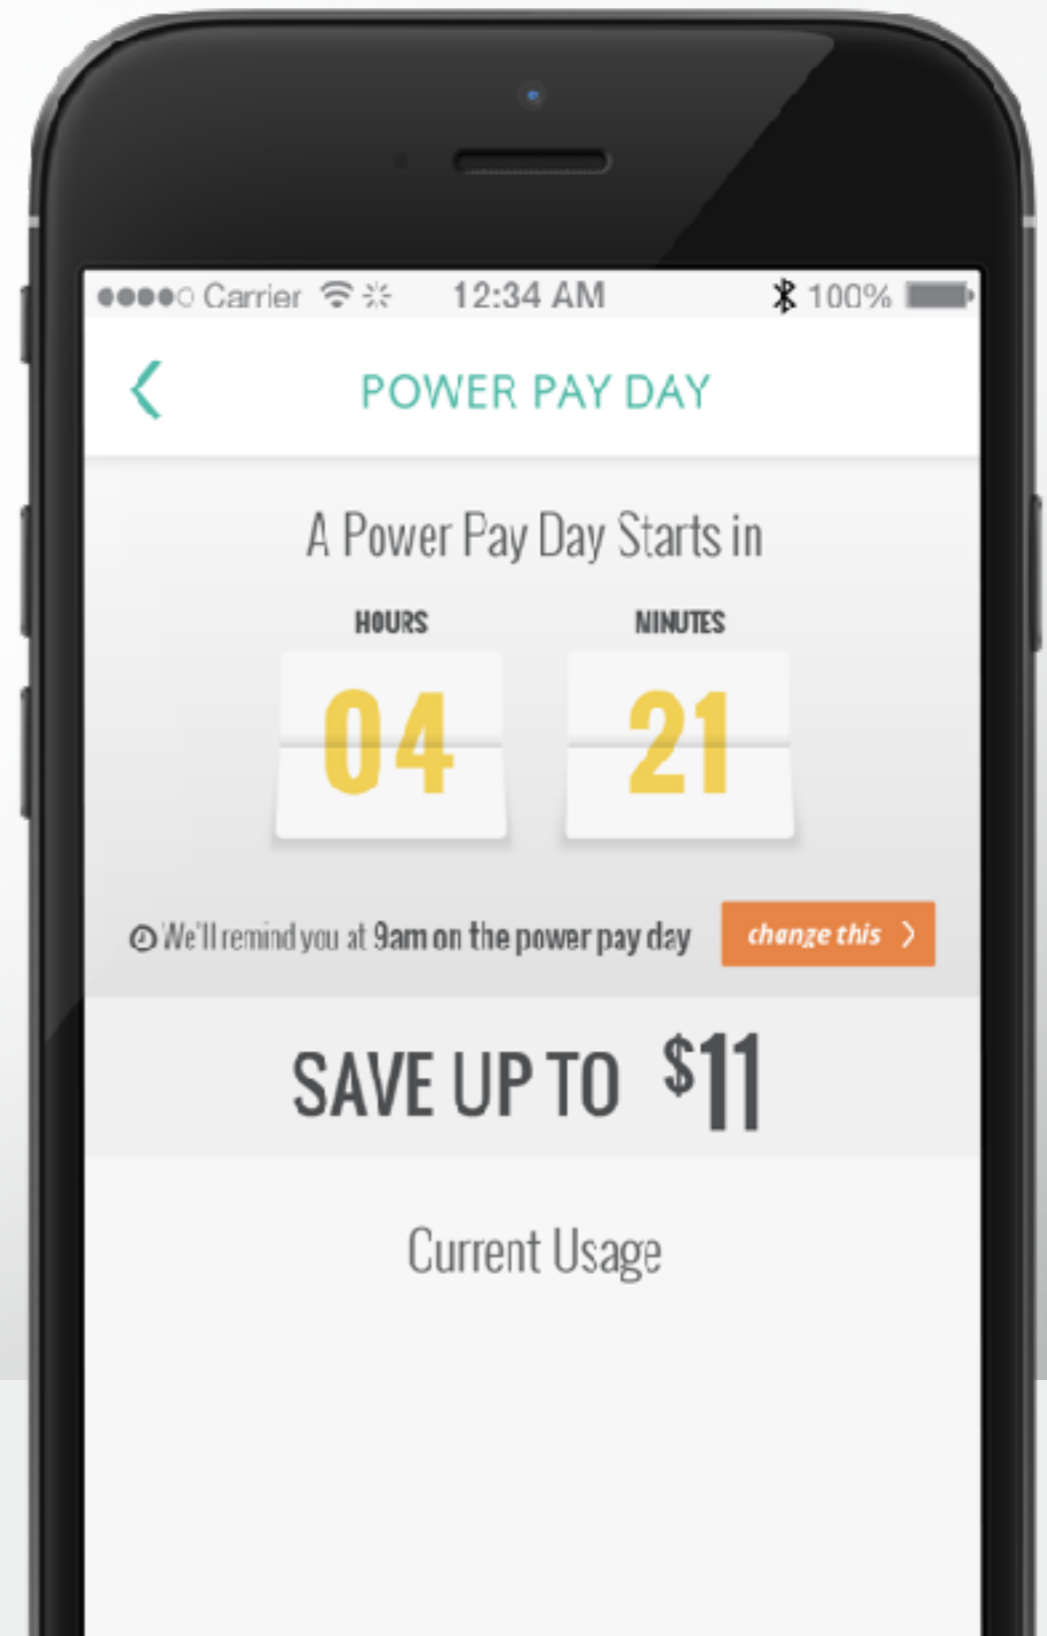

Incredibly Rich Data

The New Face of your Utility Company

We pinpoint how users are wasting money and where they can save

Tagging helps Chai learn

Finally, your bill - *understood*.

Power Pay Days.

Ways to Save