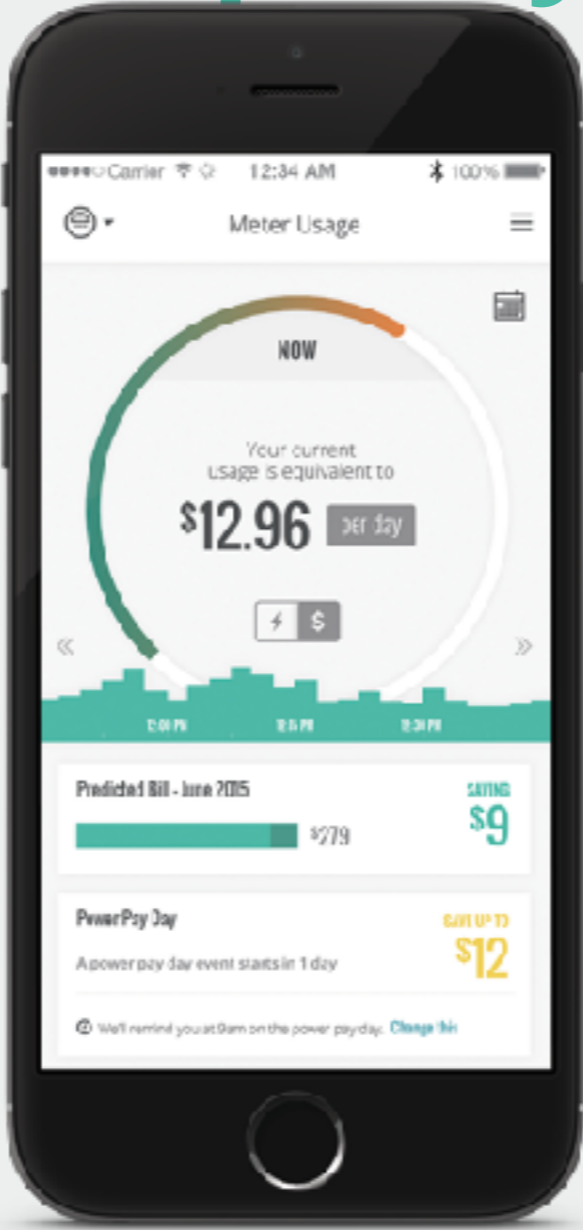

[Looking for an appliance?](#)

Whole House usage details

ENERGY RATE

\$0.14/kWh
CURRENT RATE

COST PROJECTIONS

\$86
ESTIMATED BILL

The opportunity

Power data generated by these meters is entirely inaccessible to customers. Even with the data customers are left to interpret and understand the data on their own.

Chai Home

More about Power Pay Day

Easy form signing

See all power pay days and earning

Power Pay Days surfaced on your

Chai Solar

Solar Monitoring

Chai Solar will collect solar data and show it alongside energy usage and temperature on Chai's classic edge-to-edge charts.

**Coming*

System Forecasting

Calculated Simplicity

Safety Alerts

Get notified when you leave your most dangerous appliances on

Products

Chai Lite

Chai Energy Lite is a totally free, no cost solution that securely ingests and analyzes customers' daily Green Button data from their utility account.