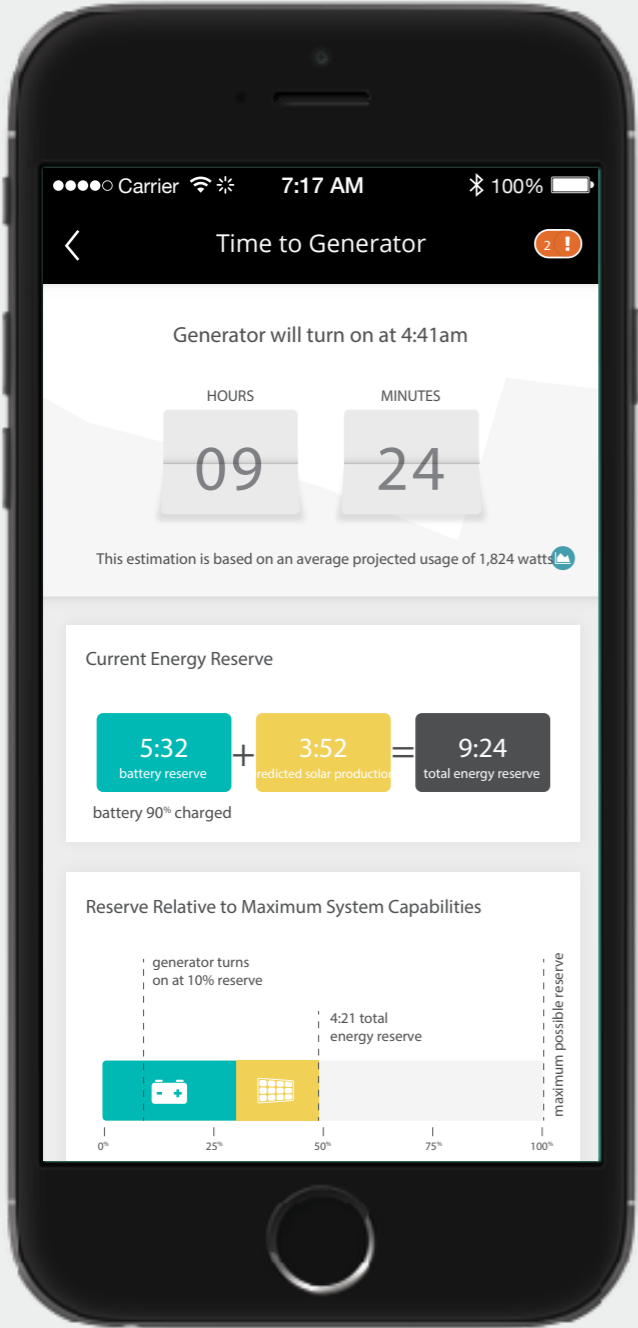

[Looking for an appliance?](#)

Whole House usage details

ENERGY RATE

\$0.14/kWh
CURRENT RATE

COST PROJECTIONS

\$86
ESTIMATED BILL

The opportunity

Power data generated by these meters is entirely inaccessible to customers. Even with the data customers are left to interpret and understand the data on their own.

Chai Home

More about Power Pay Day

Easy form signing

See all power pay days and earning

Power Pay Days surfaced on your

Chai Solar

Solar Monitoring

Chai Solar will collect solar data and show it alongside energy usage and temperature on Chai's classic edge-to-edge charts.

**Coming*

System Forecasting

Calculated Simplicity

Safety Alerts

Get notified when you leave your most dangerous appliances on

Products

Chai Lite

Chai Energy Lite is a totally free, no cost solution that securely ingests and analyzes customers' daily Green Button data from their utility account.

Chai Pro

Chai Energy Pro uses an affordable wireless gateway to collect real-time, second-by-second energy data from a customer's home. With this higher resolution data we can identify energy waste on an appliance-level basis.