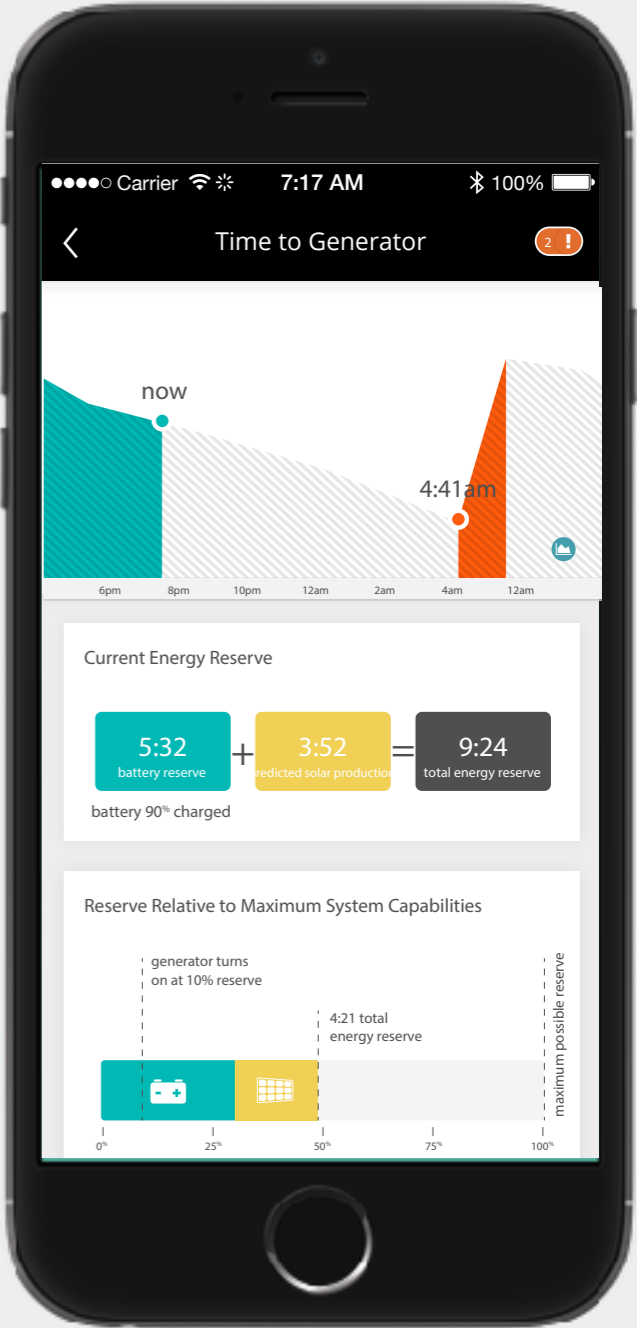

[Looking for an appliance?](#)

Whole House usage details

ENERGY RATE

\$0.14/kWh
CURRENT RATE

COST PROJECTIONS

\$86
ESTIMATED BILL

The opportunity

Power data generated by these meters is entirely inaccessible to customers. Even with the data customers are left to interpret and understand the data on their own.

Chai Home

More about Power Pay Day

Easy form signing

See all power pay days and earning

Power Pay Days surfaced on your

Chai Solar

Solar Monitoring

Chai Solar will collect solar data and show it alongside energy usage and temperature on Chai's classic edge-to-edge charts.

**Coming*

System Forecasting

Calculated Simplicity

Safety Alerts

Get notified when you leave your most dangerous appliances on

Products

Chai Lite

Chai Energy Lite is a totally free, no cost solution that securely ingests and analyzes customers' daily Green Button data from their utility account.

Chai Pro

Chai Energy Pro uses an affordable wireless gateway to collect real-time, second-by-second energy data from a customer's home. With this higher resolution data we can identify energy waste on an appliance-level basis.