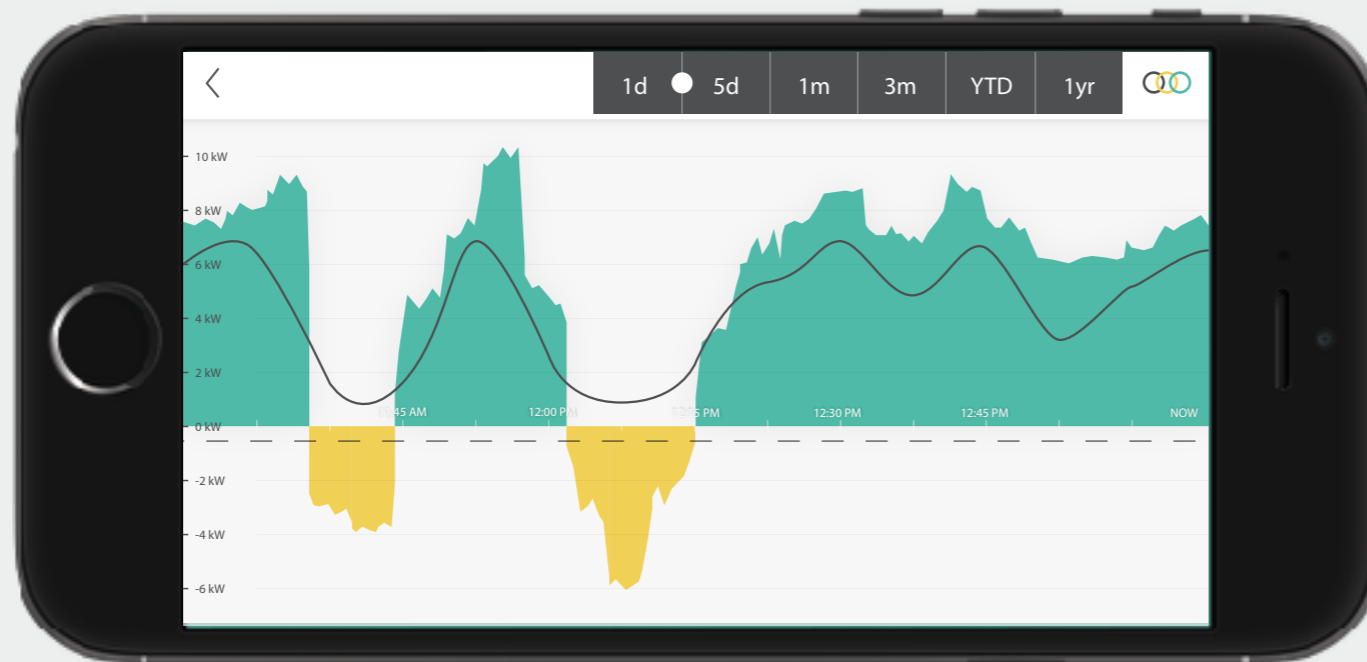

Chai Home

More about Power Pay Day

Easy form signing

See all power pay days and earning

Power Pay Days surfaced on your

Chai Solar

Solar Monitoring

Chai Solar will collect solar data and show it alongside energy usage and temperature on Chai's classic edge-to-edge charts.

**Coming*

System Forecasting

Calculated Simplicity

Safety Alerts

Get notified when you leave your most dangerous appliances on

Products

Chai Lite

Chai Energy Lite is a totally free, no cost solution that securely ingests and analyzes customers' daily Green Button data from their utility account.