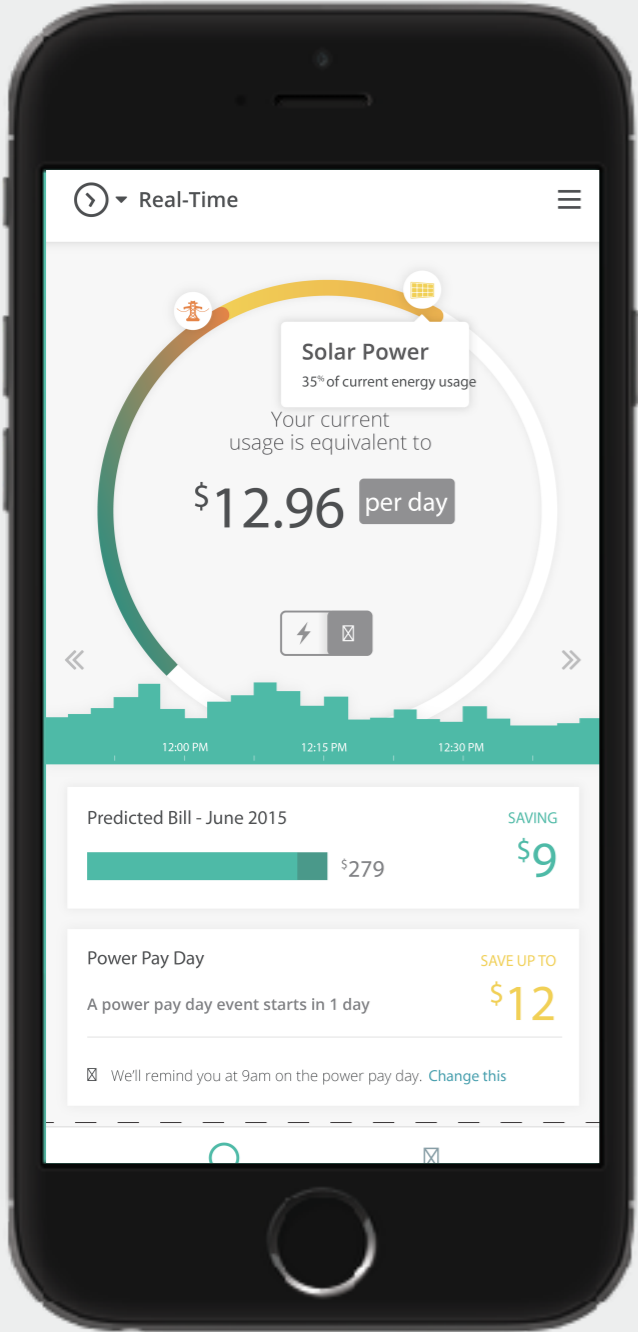

[Looking for an appliance?](#)

Whole House usage details

ENERGY RATE

\$0.14/kWh
CURRENT RATE

COST PROJECTIONS

\$86
ESTIMATED BILL

The opportunity

Power data generated by these meters is entirely inaccessible to customers. Even with the data customers are left to interpret and understand the data on their own.

Chai Home

More about Power Pay Day

Easy form signing

See all power pay days and earning

Power Pay Days surfaced on your

Chai Solar

Solar Monitoring

Chai Solar will collect solar data and show it alongside energy usage and temperature on Chai's classic edge-to-edge charts.

**Coming*

System Forecasting

Calculated Simplicity

Safety Alerts

Get notified when you leave your most dangerous appliances on

Products

Chai Lite

Chai Energy Lite is a totally free, no cost solution that securely ingests and analyzes customers' daily Green Button data from their utility account.