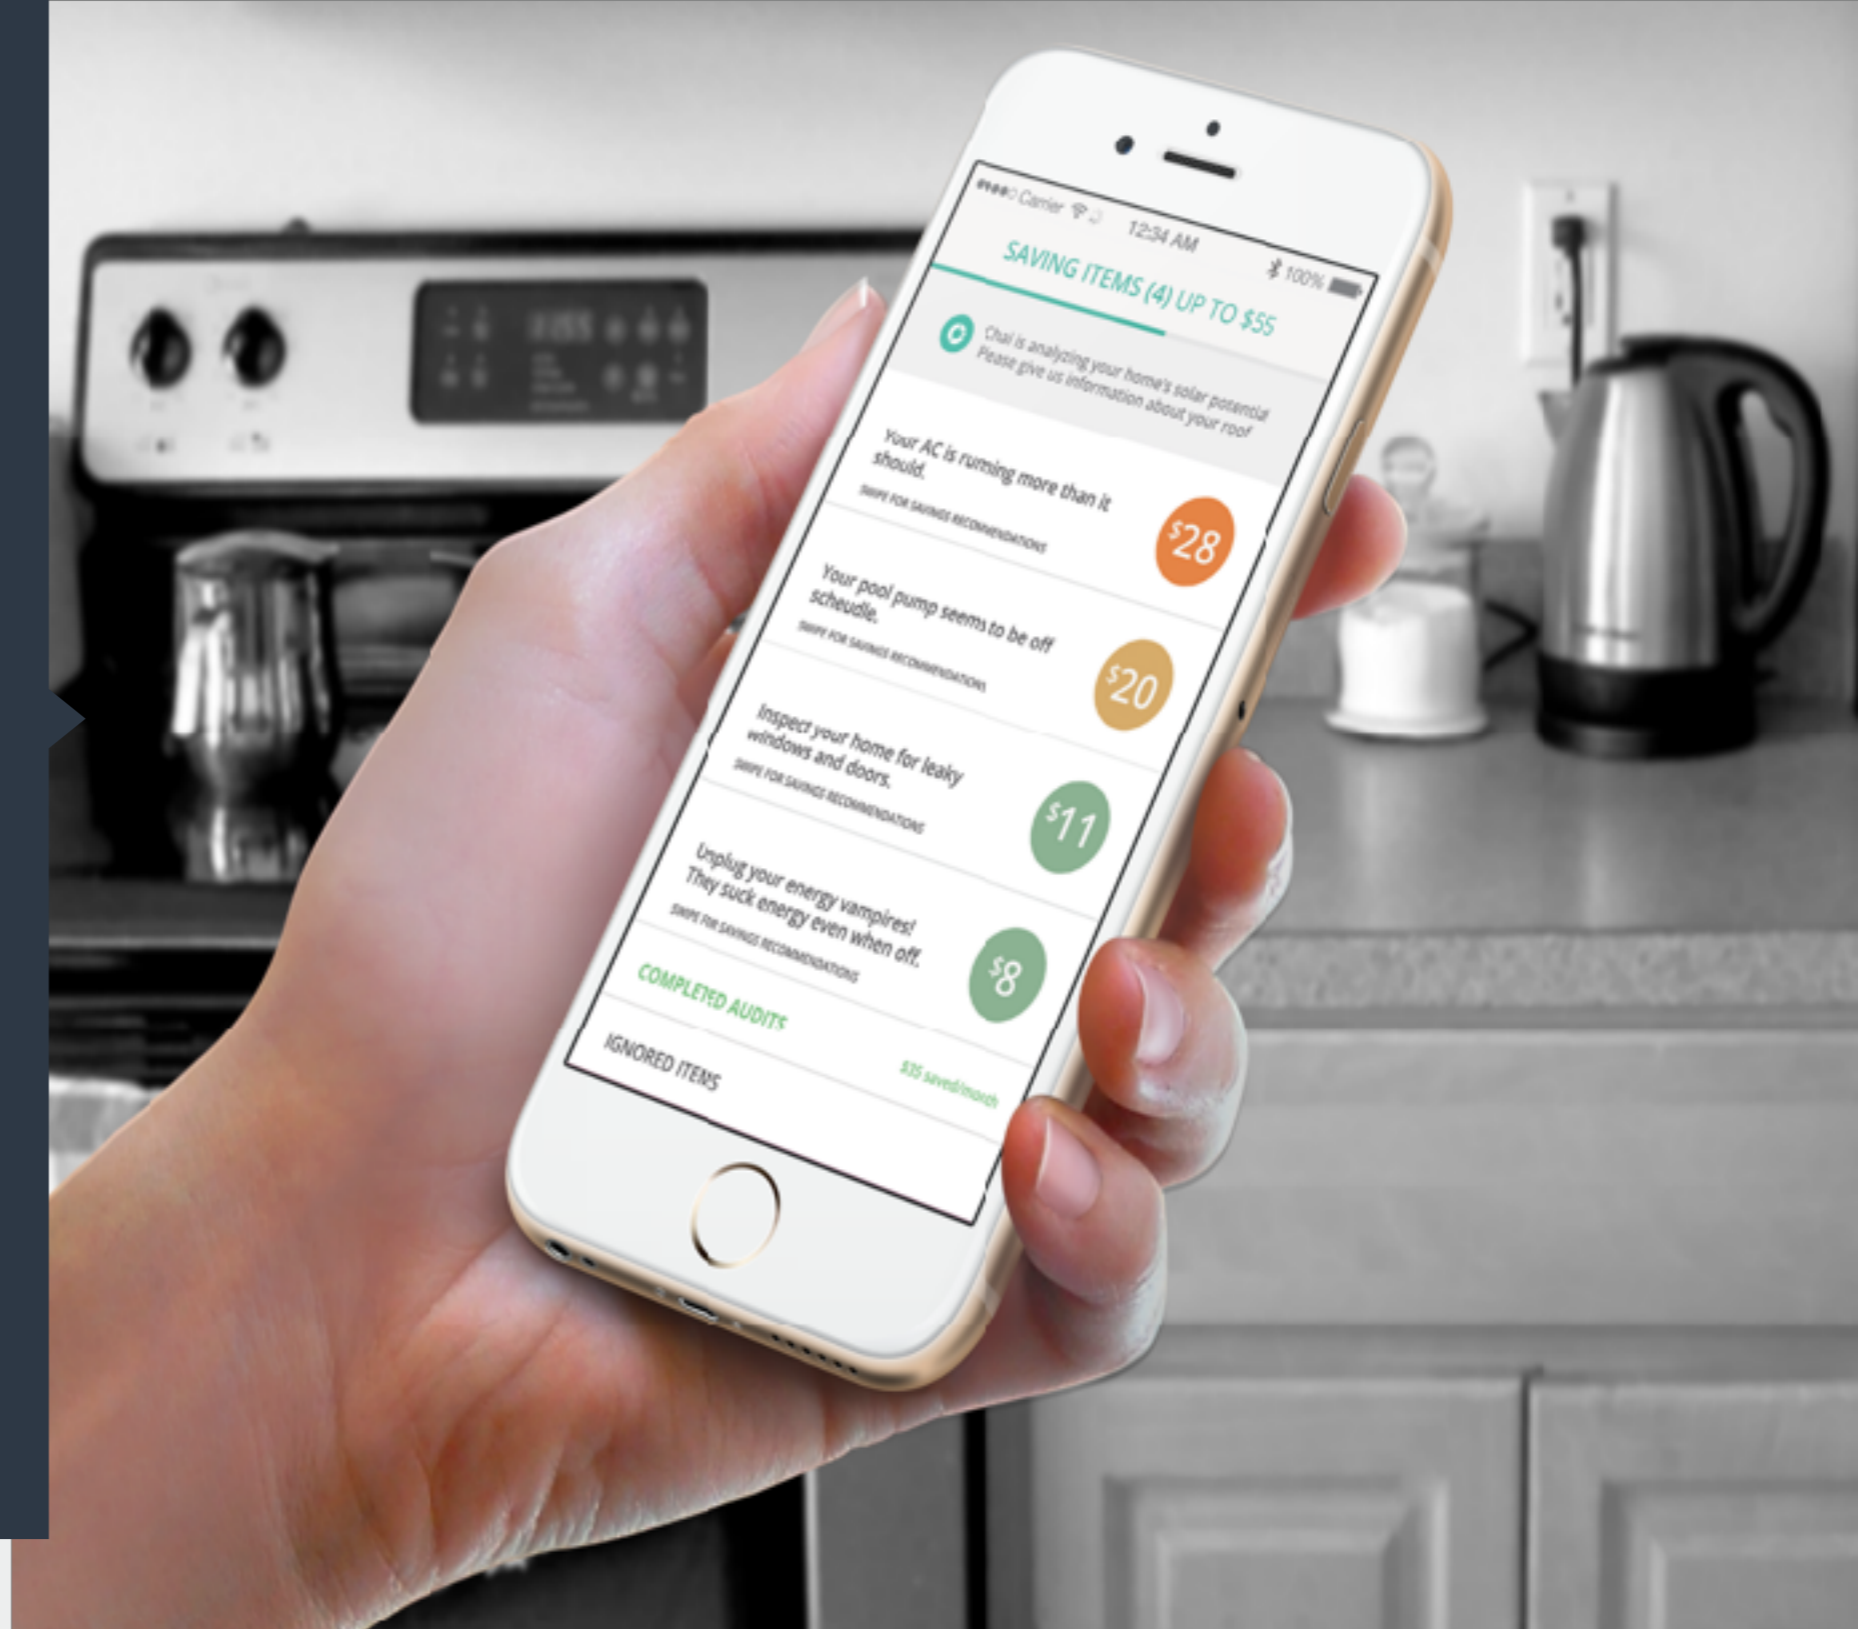

We pinpoint how users are wasting money and where they can save