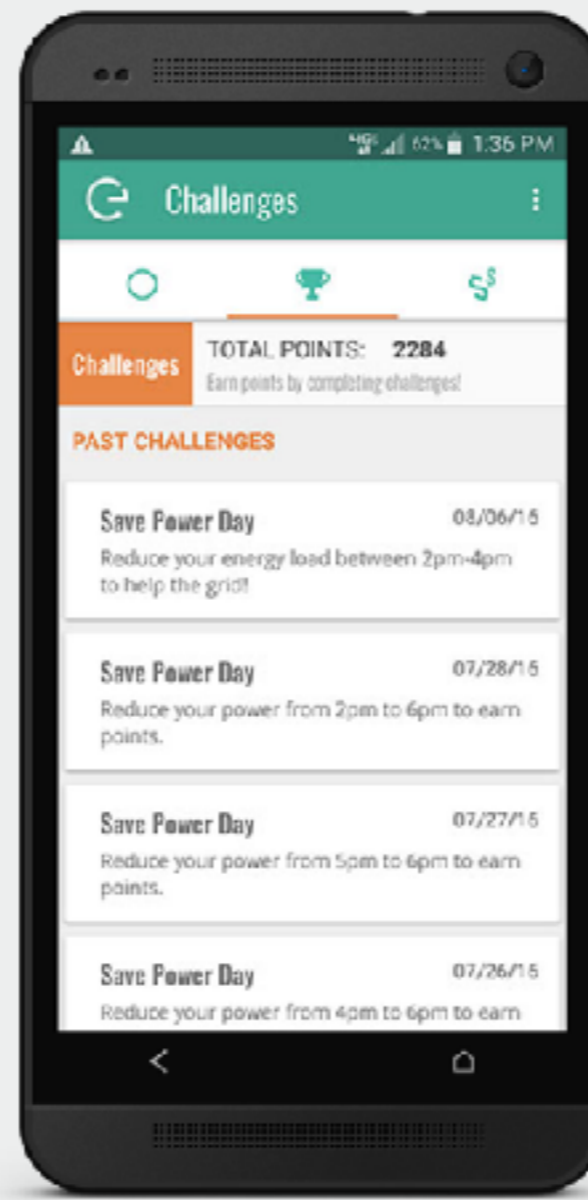

[Looking for an appliance?](#)

Whole House usage details

ENERGY RATE

\$0.14/kWh
CURRENT RATE

COST PROJECTIONS

\$86
ESTIMATED BILL

The opportunity

Power data generated by these meters is entirely inaccessible to customers. Even with the data customers are left to interpret and understand the data on their own.

Incredibly Rich Data

The New Face of your Utility Company

We pinpoint how users are wasting money and where they can save

Tagging helps Chai learn

Finally, your bill - *understood*.

Power Pay Days.

Ways to Save

Chai Home

More about Power Pay Day

Easy form signing

See all power pay days and earning

Power Pay Days surfaced on your

Chai Solar

Solar Monitoring

Chai Solar will collect solar data and show it alongside energy usage and temperature on Chai's classic edge-to-edge charts.