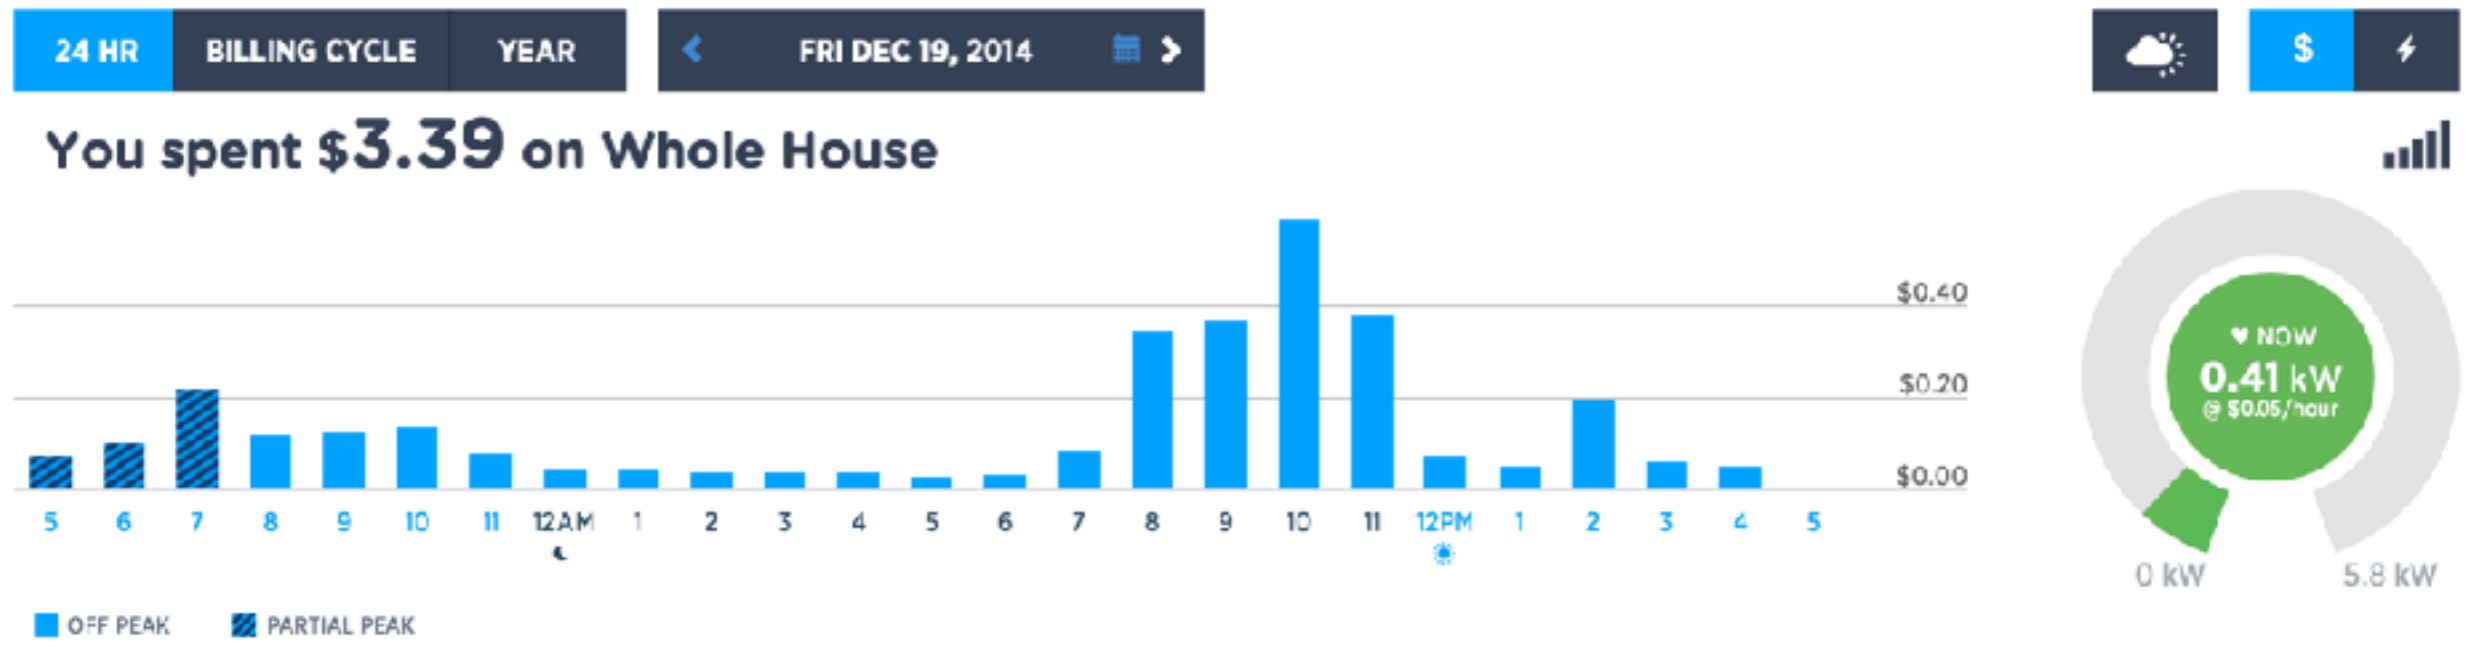

What is
being
left on at
home?

Is solar
right for
me?

How much
energy are
my
appliances
using?

Those
damn kids
again...

Energy audits are invasive

Energy monitoring today *only helps the nerds*

Category	Cost
WHOLE HOUSE	\$3.39
ALWAYS ON	\$0.40
REFRIGERATION	\$0.11
OTHERS	\$2.88

[Looking for an appliance?](#)

Whole House usage details

ENERGY RATE

\$0.14/kWh
CURRENT RATE

COST PROJECTIONS

\$86
ESTIMATED BILL

The opportunity

Power data generated by these meters is entirely inaccessible to customers. Even with the data customers are left to interpret and understand the data on their own.