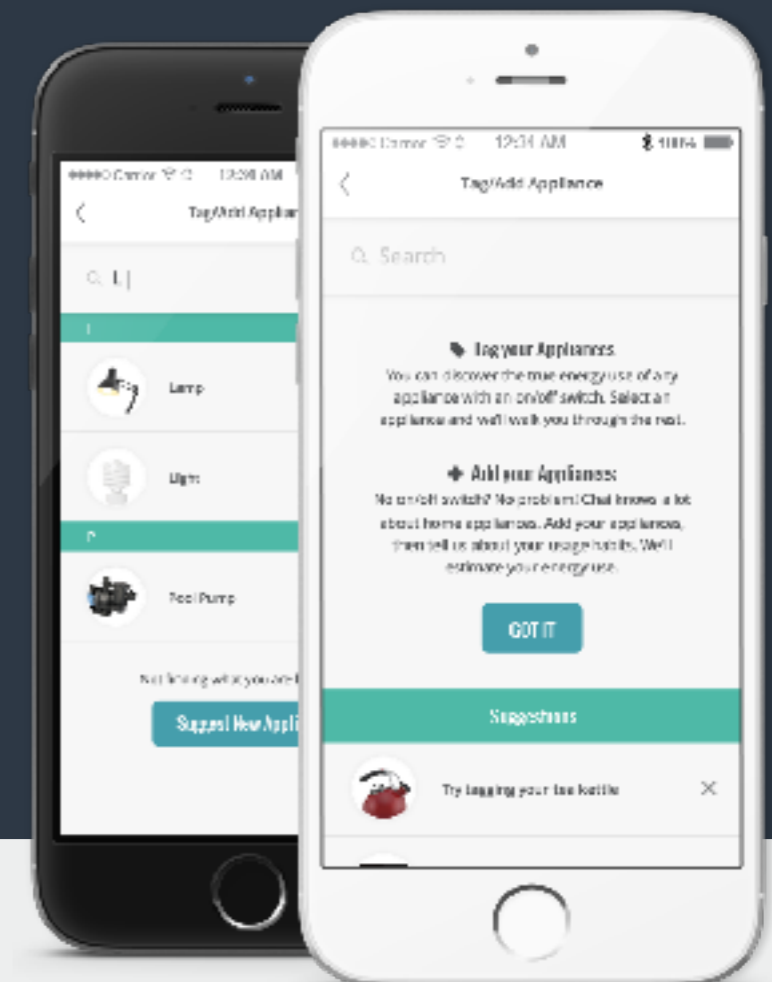

Incredibly Rich Data

The New Face of your Utility Company

We pinpoint how users are wasting money and where they can save

Tagging helps Chai learn

Finally, your bill - *understood*.

Power Pay Days.

Ways to Save