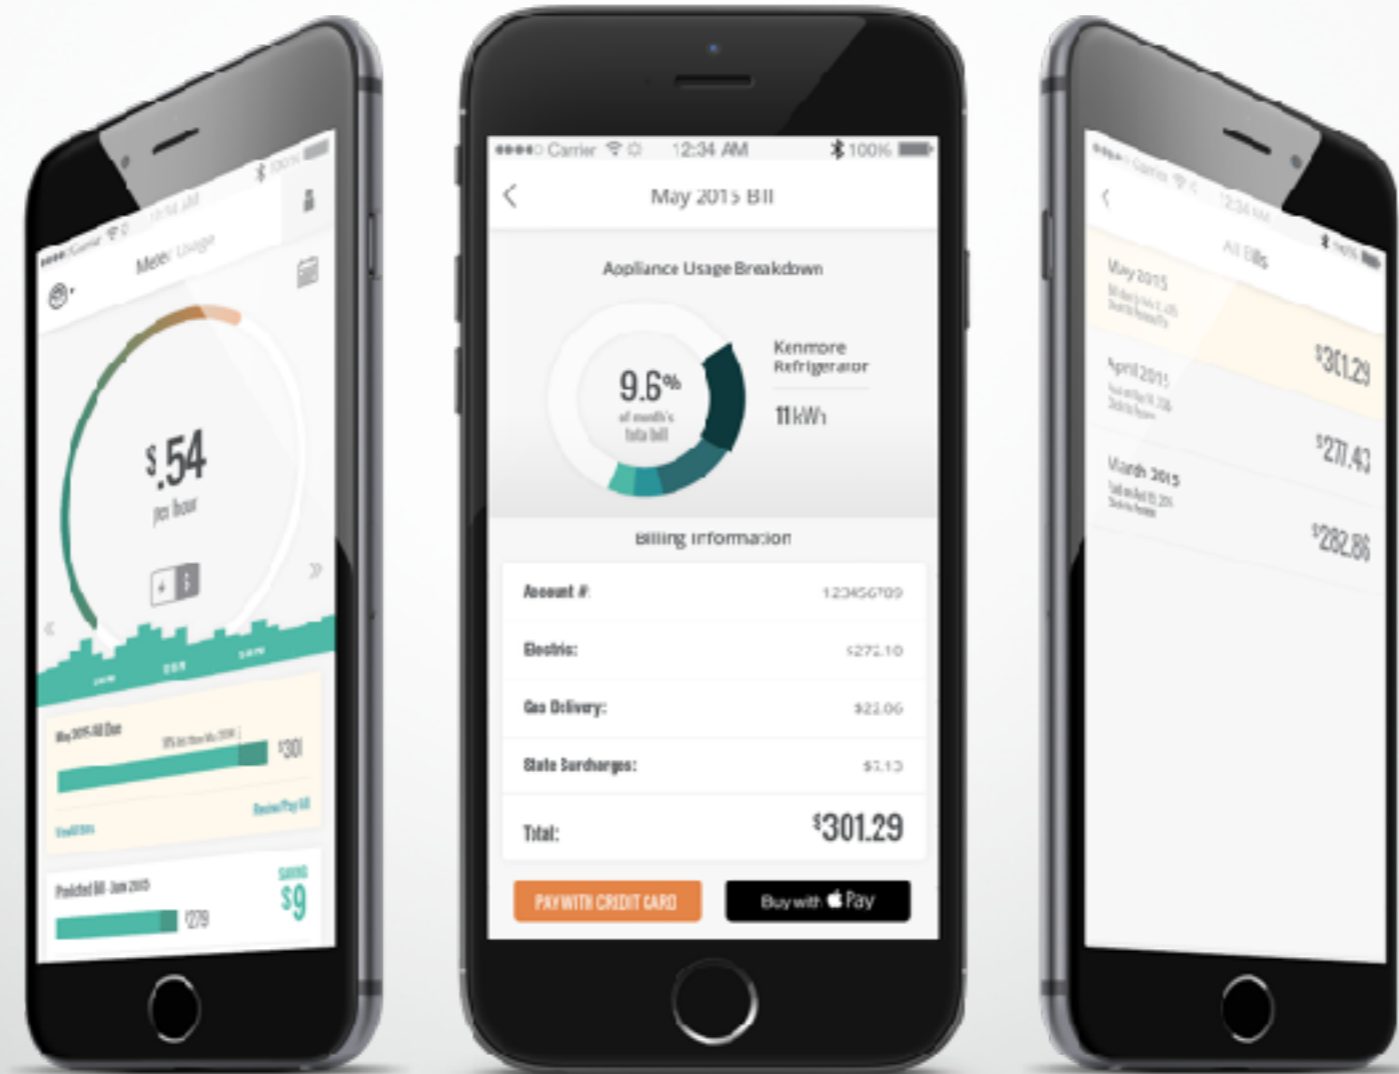

[Looking for an appliance?](#)

Whole House usage details

ENERGY RATE

\$0.14/kWh
CURRENT RATE

COST PROJECTIONS

\$86
ESTIMATED BILL

The opportunity

Power data generated by these meters is entirely inaccessible to customers. Even with the data customers are left to interpret and understand the data on their own.

Incredibly Rich Data

The New Face of your Utility Company

We pinpoint how users are wasting money and where they can save

Tagging helps Chai learn

Finally, your bill - *understood*.

Power Pay Days.

Ways to Save

Chai Home

More about Power Pay Day

Easy form signing

See all power pay days and earning

Power Pay Days surfaced on your

Chai Solar

Solar Monitoring

Chai Solar will collect solar data and show it alongside energy usage and temperature on Chai's classic edge-to-edge charts.