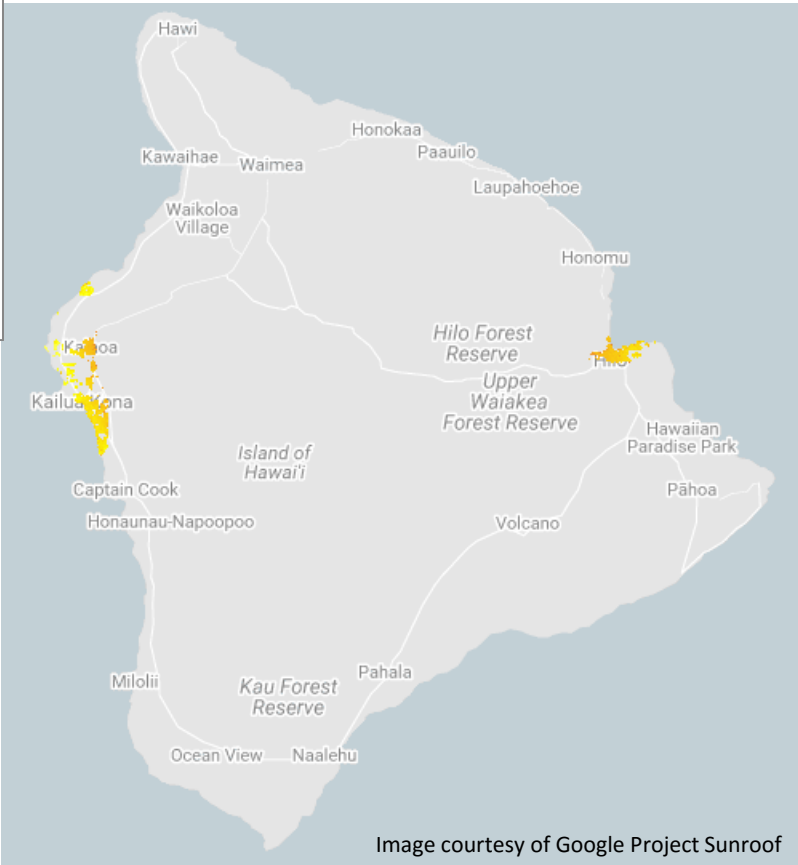

Honolulu

- Honolulu, HI, United States
- Honolulu County, HI, United States
- Kailua, HI, United States
- Kapolei, HI, United States

Oklahoma City, OK Power the City

Fresno, CA Community Solar

Greenville, SC Sunny Side of the Street

Google About FAQ Privacy Terms Send feedback

Image courtesy of Google Project Sunroof

Hawaiian Electric
Maui Electric
Hawai'i Electric Light

Google Project Sunroof Rooftop PV Technical Potential

Google Project Sunroof Coverage of Hawaiian Electric Companies Service Territory

Hawaiian Electric
Maui Electric
Hawai'i Electric Light

Google Sunroof on Maui

Hawaiian Electric
Maui Electric
Hawai'i Electric Light

Google Sunroof on Hawaii

Hawaiian Electric
Maui Electric
Hawai'i Electric Light