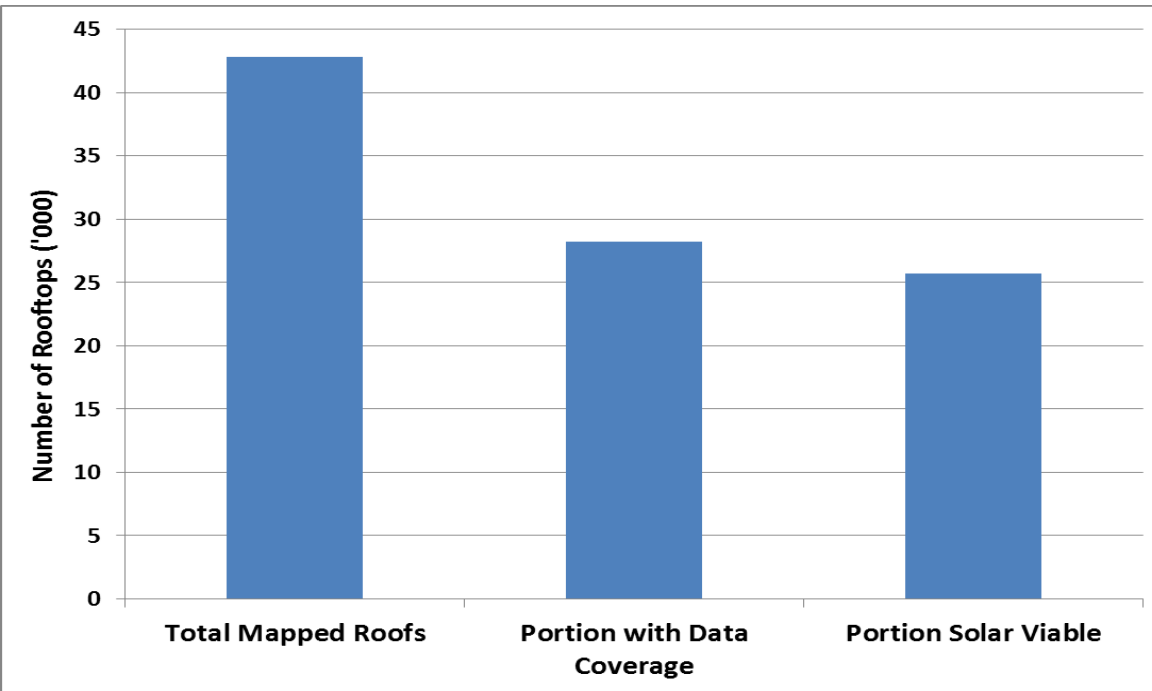

Google Sunroof on Maui

Hawaiian Electric
Maui Electric
Hawai'i Electric Light