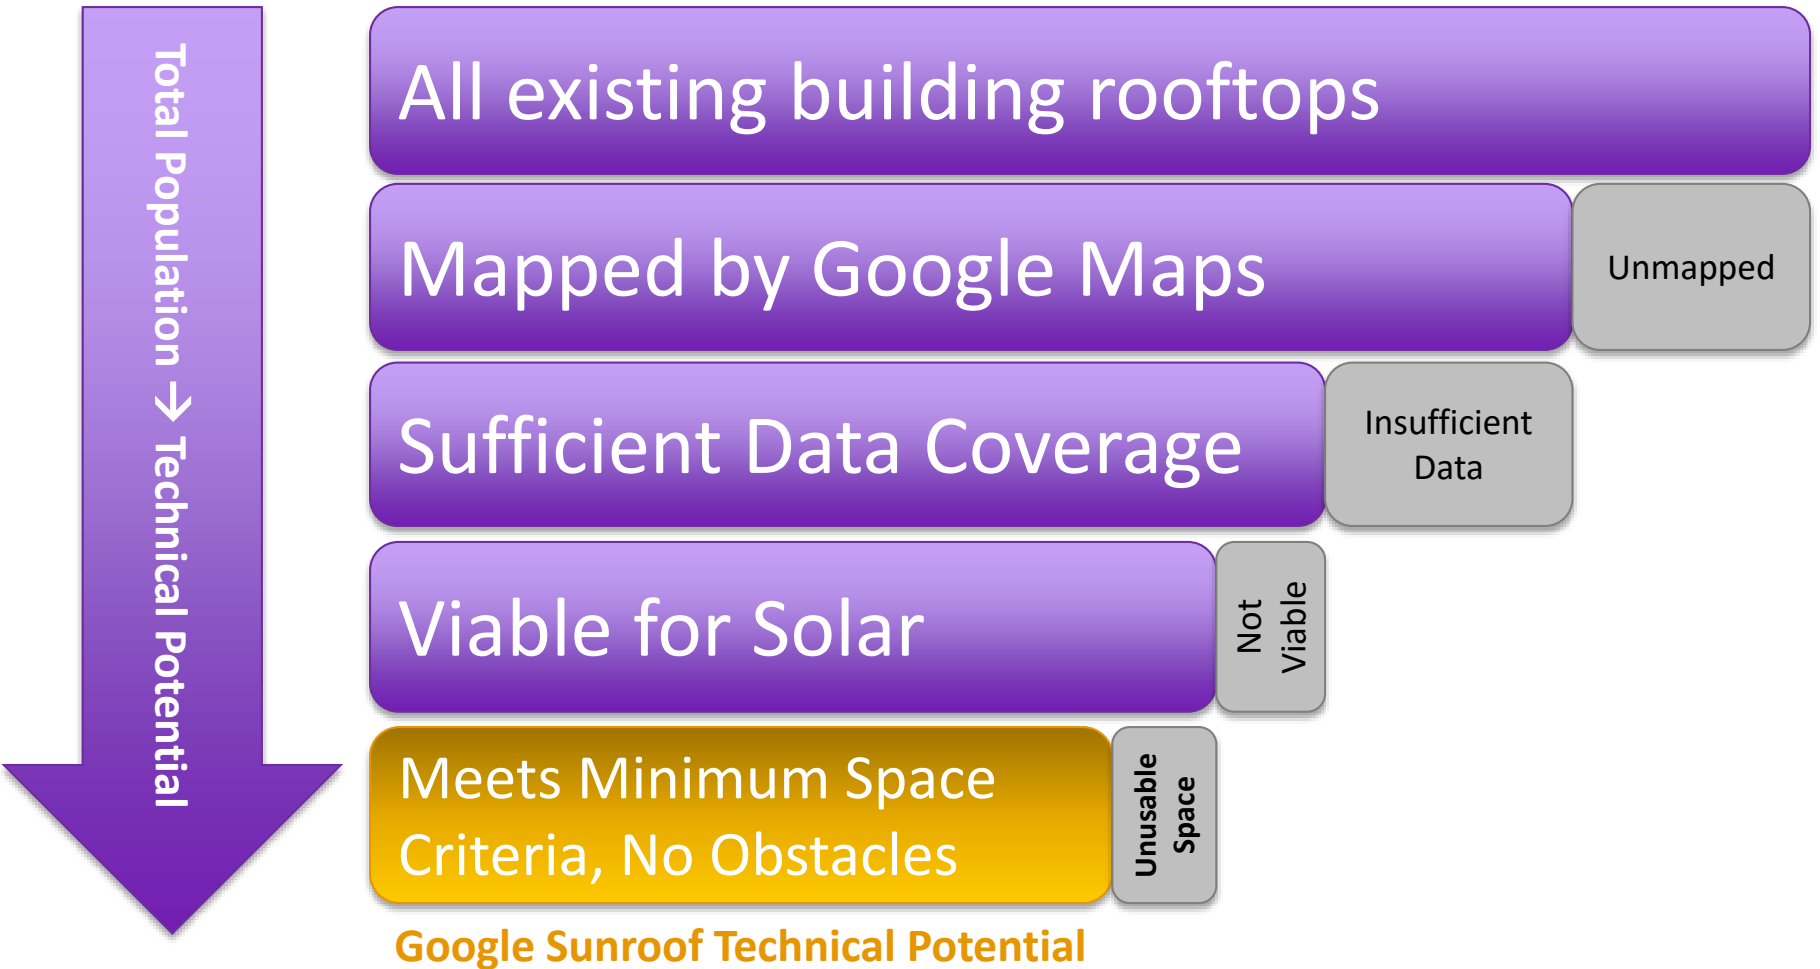

Google Project Sunroof Rooftop PV Technical Potential