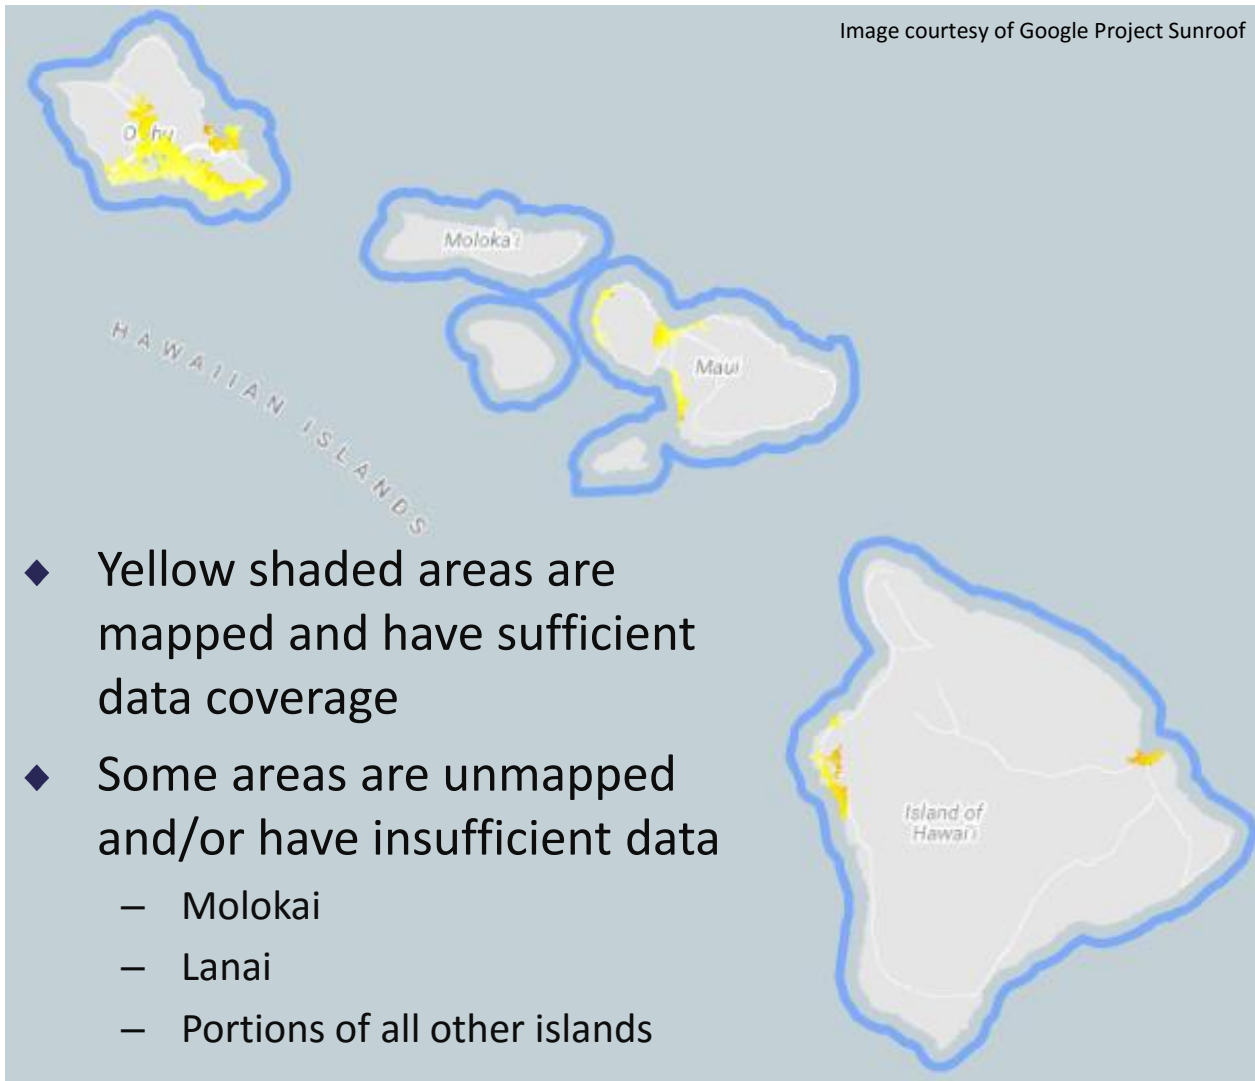

Google About FAQ Privacy Terms Send feedback

Image courtesy of Google Project Sunroof

Hawaiian Electric
Maui Electric
Hawai'i Electric Light

Google Project Sunroof Rooftop PV Technical Potential

Google Project Sunroof Coverage of Hawaiian Electric Companies Service Territory