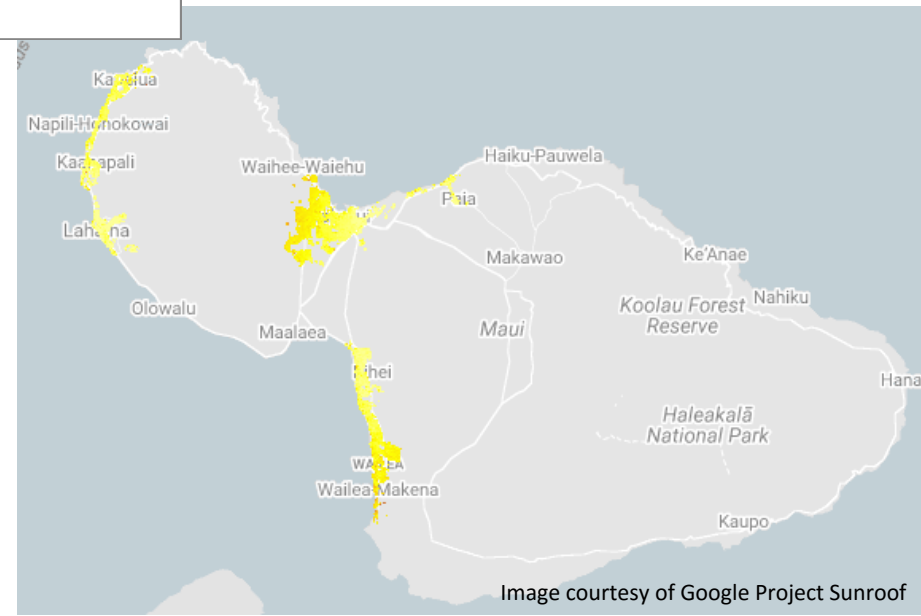

Google Sunroof on Maui

Hawaiian Electric
Maui Electric
Hawai'i Electric Light