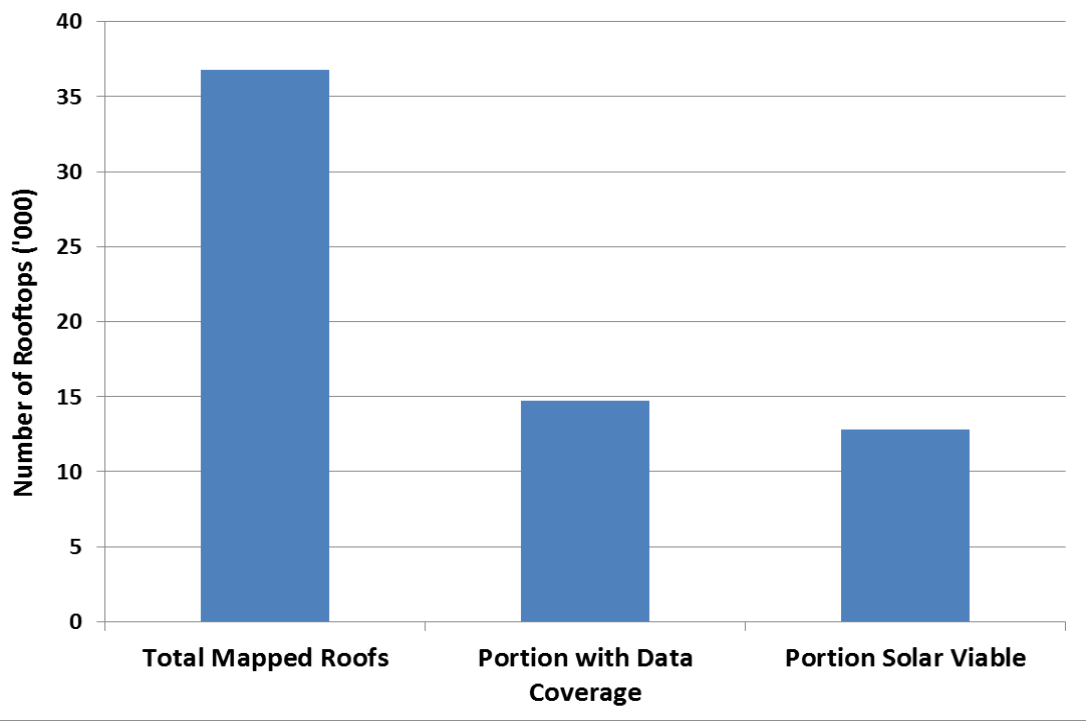

Google Sunroof on Hawaii

Hawaiian Electric
Maui Electric
Hawai'i Electric Light

Image courtesy of Google Project Sunroof