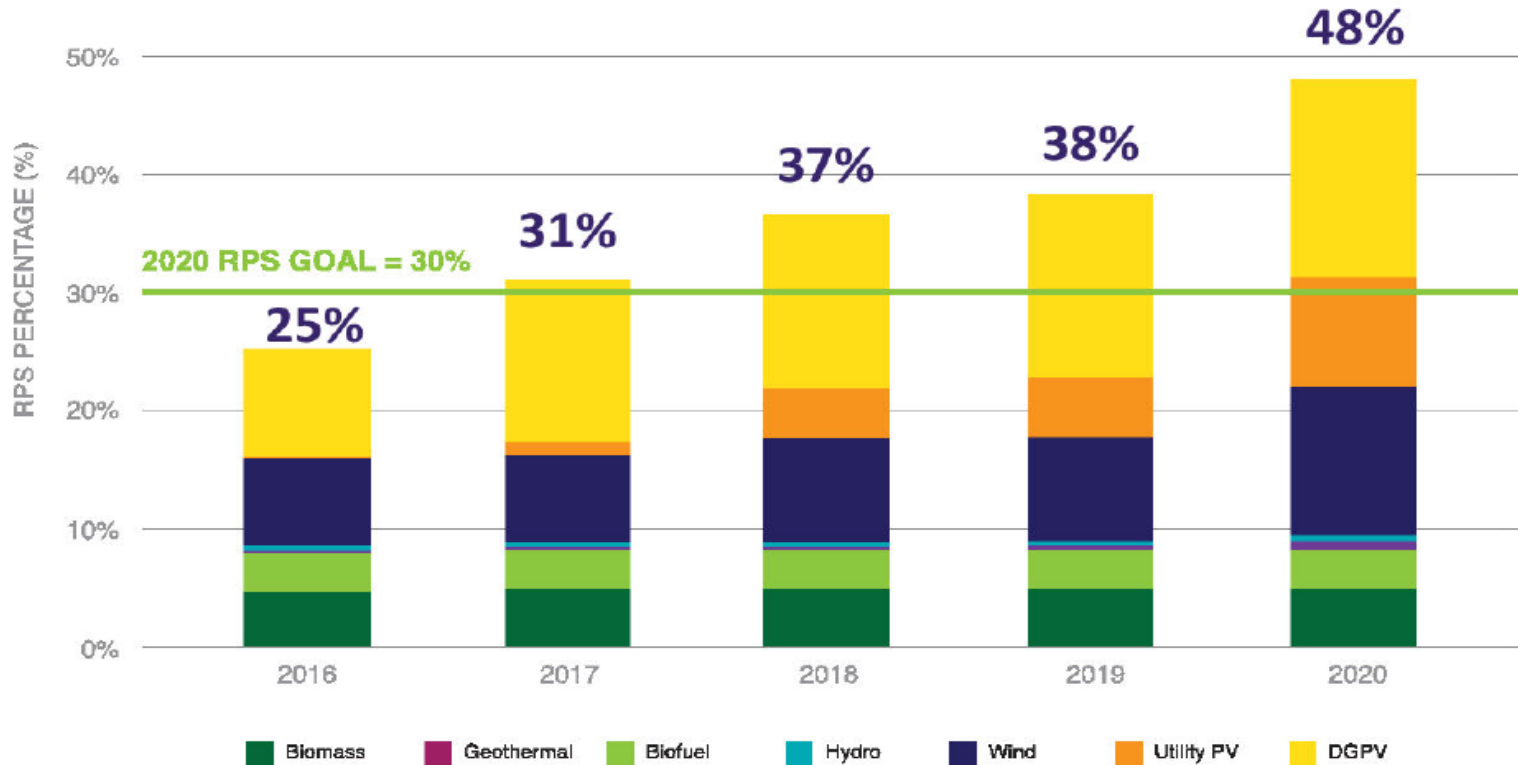

Distributed PV Potential Estimates

Therese Klaty

Hawaiian Electric Company

November 16, 2017

Hawaiian Electric
Maui Electric
Hawai'i Electric Light

In the near term, distributed PV is the largest contributing resource to RPS